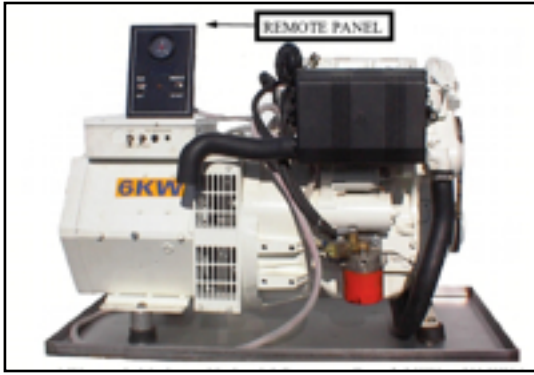

## LOMBARDINI MARINE DIESEL GENERATORS 6000 WATTS 60 Hz

**MARINE GENERATORS FOR SMALL SPACE. A COMPACT LIGHTWEIGHT TWO CYLINDER LOMBARDINI STAINLESS STEEL EXHAUST MANIFOLD, HEAT EXCHANGED COOLED ENGINE WITH START CONTROL PANEL AND REMOTE START PANEL WITH HOUR METER.**

### FEATURES

- Mounted Control Box with Start / Stop / Preheat
- High Water Temperature and Oil Pressure Shutdown
- High Exhaust Temperature Shutdown
- Compact & Lightweight - Only 370 lbs.
- Long Life, Smooth Running Brushless Generator
- Lube oil filter
- DIMENSIONS : 31L X 20 W X 23 H